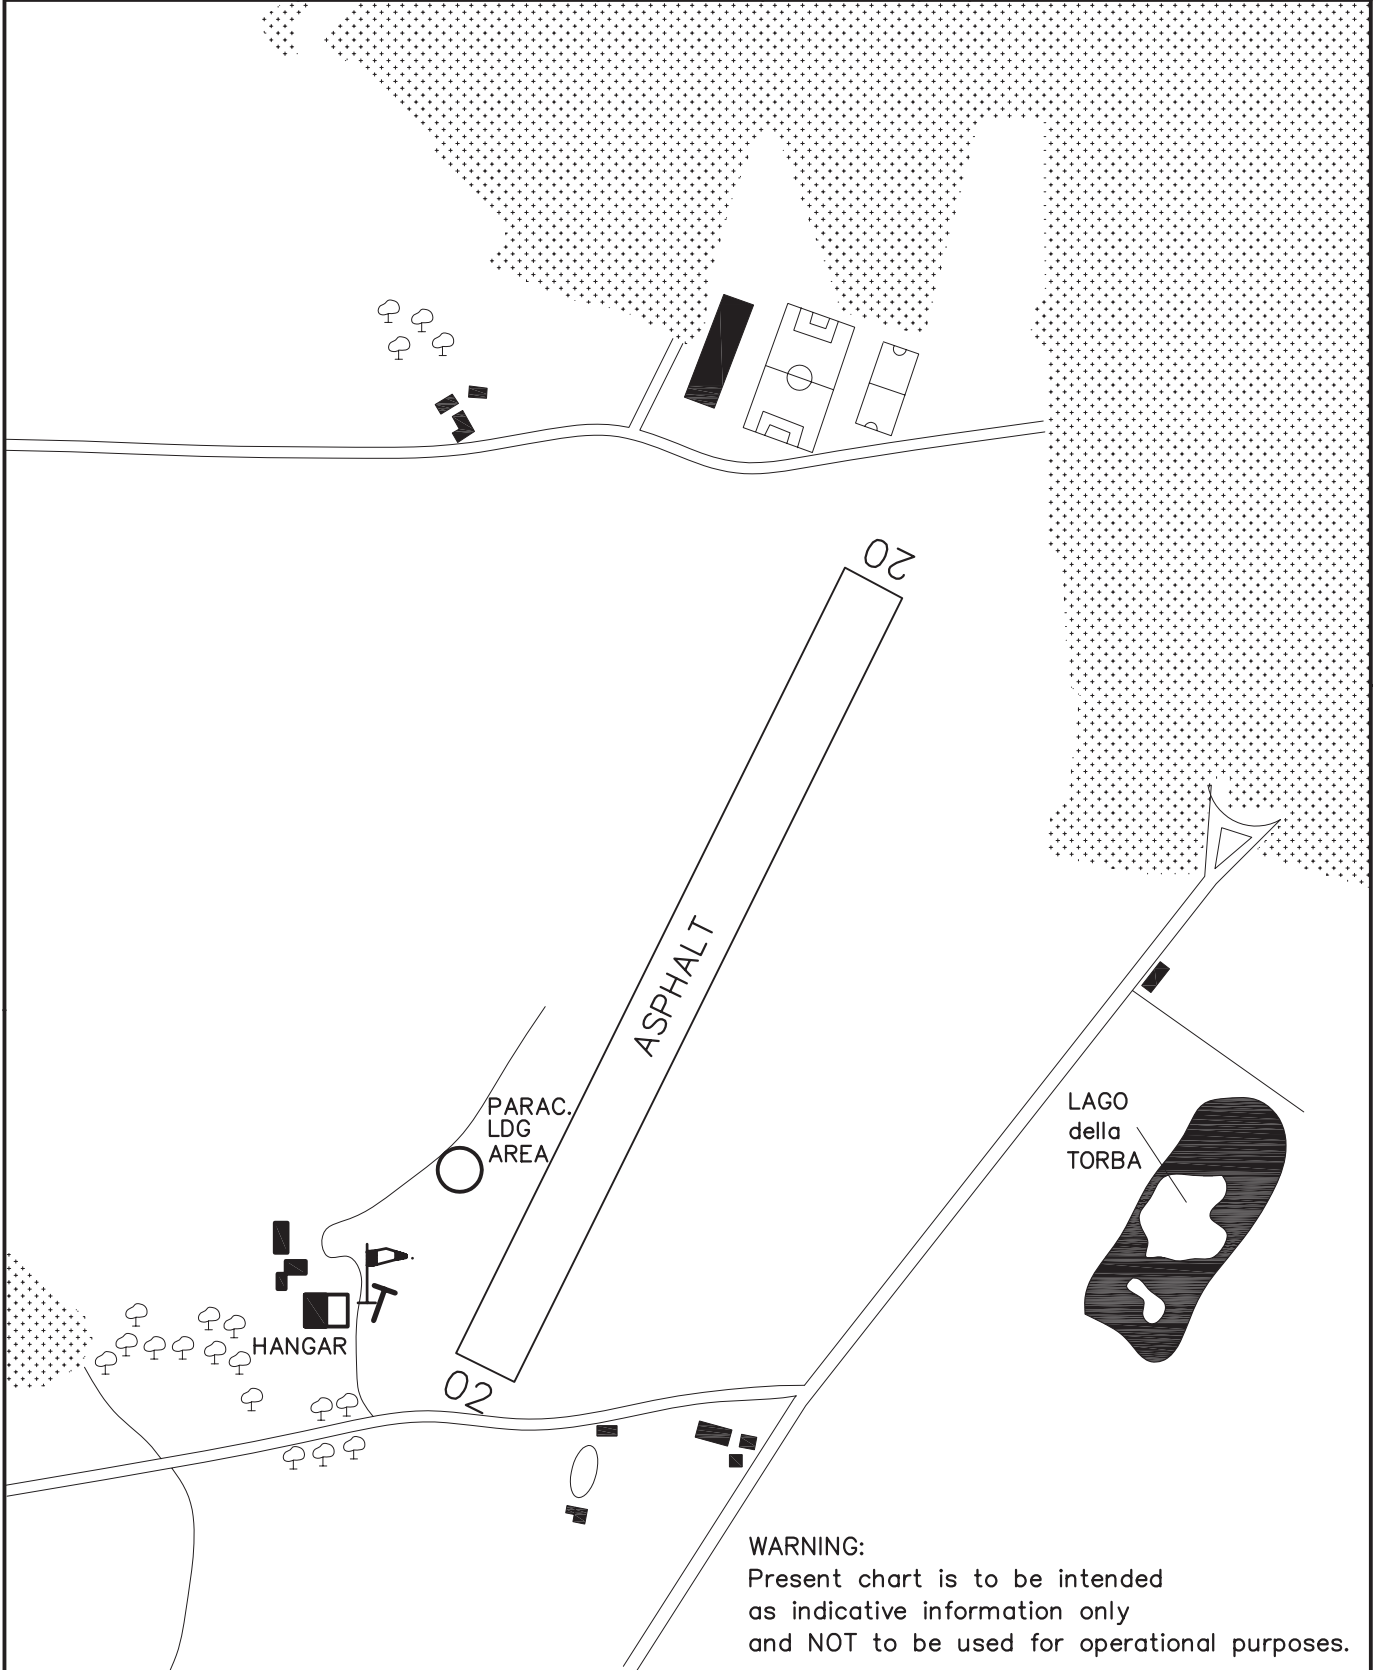

Aircraft:

Startup		Brakes Off		Fuel Required	
Takeoff		Landing		Fuel on Board	
Brakes On		Shutdown		Endurance	

	Position	MSA	Level	IAS	TrkT	TrkM	Wind	HdgM	GS	Dist	Time
Takeoff Elevation 2,215 ft, 79 hPa											
LIDP PAVULLO ● Castelnovo ne' Monti	N442608 E0102412	5800			290	288				20	
Castelnovo ne' Monti ● Cavriago	N444137 E0103139	3900			019	016				16	
Cavriago ● Guastalla	N445447 E0103939	1200			023	021				14	
Guastalla ● Carpi	N444657 E0105240	1000			130	128				12	
Carpi 📍 MO07 SASSUOLO	N443419 E0104649	1400			198	196				13	
MO07 SASSUOLO 📍 LIDP PAVULLO	N441920 E0104954	4000			172	169				15	
Landing Elevation 2,215 ft, 79 hPa, Sunset 18:23 Z										91	

AERODROME LANDING CHART

AD Operative Hours	Traffic Circuit	Pavullo Radio	Aerodrome Elevation	L I D P	PAVULLO 44°19'20" N 010°49'54" E *
See relevant AD pages	NW of RWY	122.600	2244 FT		

CHANGE: Re-printing

WARNING:
 Present chart is to be intended
 as indicative information only
 and NOT to be used for operational purposes.

Position	0.6 nm S Pavullo nel Frignano N441920 E0104954 (E2.5°)	FRZ	115.200	335/19	··· ·· ···
		BOA	117.100	234/24	··· ··· ··
Elevation	2,215 ft (79 hPa)	PRT	112.500	330/35	··· ·· ·
Sunrise: 04:04 Z Sunset: 18:23 Z					
Rwy	Surface	Dim	A/G	Pavullo Radio	122.600
02/20	Asphalt	1240 x 23			

Precise runway positions are not known and have been estimated.