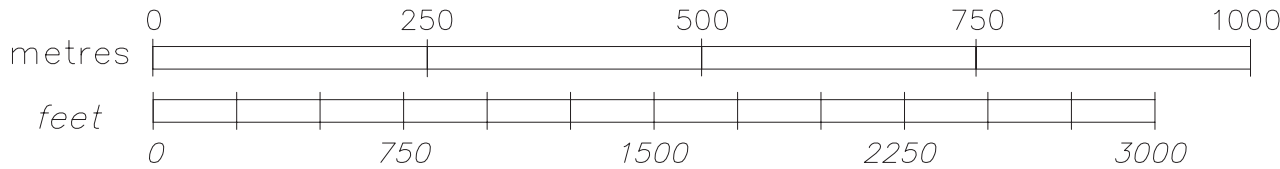

WARNING:
 Present chart is to be intended
 as indicative information only
 and NOT to be used for operational purposes.

Position	0.6 nm S Pavullo nel Frignano N441920 E0104954 (E2.5°)	FRZ	115.200	335/19	··· ·· ···
		BOA	117.100	234/24	··· ··· ··
Elevation	2,215 ft (79 hPa)	PRT	112.500	330/35	··· ·· ·
Sunrise: 04:04 Z Sunset: 18:23 Z					
Rwy	Surface	Dim	A/G	Pavullo Radio	122.600
02/20	Asphalt	1240 x 23			